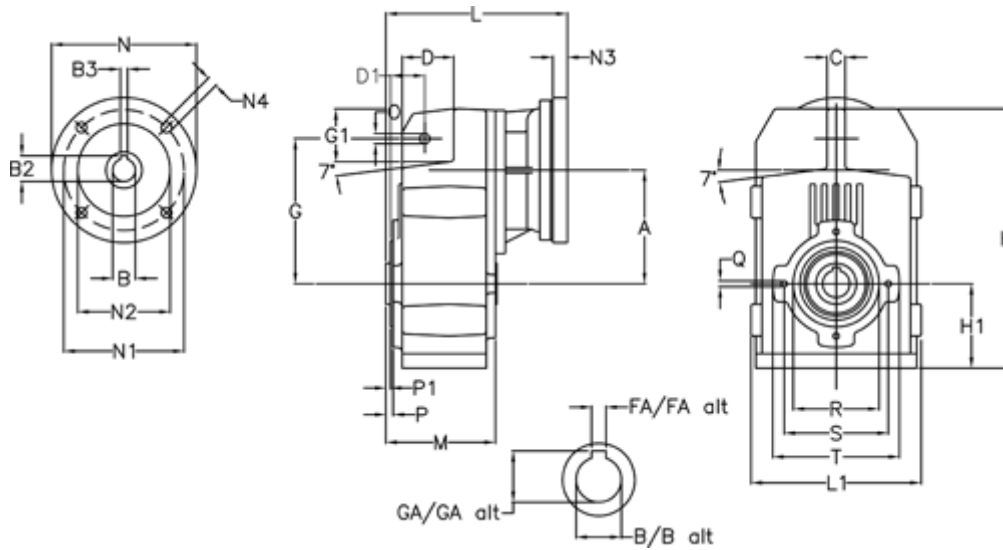

# Data Sheet

Article number: 29560311253225  
 Description: Shaft mounted gear  
 A313H35-112,5-P71B5

## Measures

A = 150.50	FA = 10	M = 125.0	Q = M10x17
B = 35	G = 170	N = 160	R = 110
B1 = 14	G1 = 84.0	N1 = 130	S = 130
B2 = 16.3	GA = 38.3	N2 = 110	T = 150
B3 = 5	H = 326.0	N4 = M8x16	
C = 20	H1 = 102.0	O = 13	
D = 68.0	L = 225.5	P = 6.5	
D1 = 54.0	L1 = 210	P1 = 3.5	